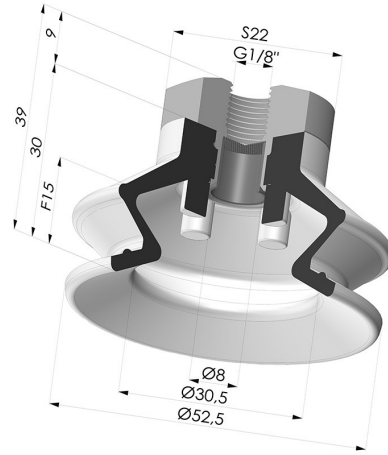

TECHNICAL INFORMATION

Arrow :	15 mm
Category :	With bellows
Contact lip diameter :	52.5 mm
Height (in mm) :	39
Horizontal force :	90 N
inner barrel diameter :	Female G1/8"
Number of bellows :	1.5 Bellows
Range :	Suction cup
Series :	97C
Shape :	1.5 Bellows
Vertical force :	45 N

Variants:

Variant reference:

97C 50PU 18D-2-F

- Color: Green / Yellow
- Matter: Polyurethane
- Shore Hardness: SH60 / SH30