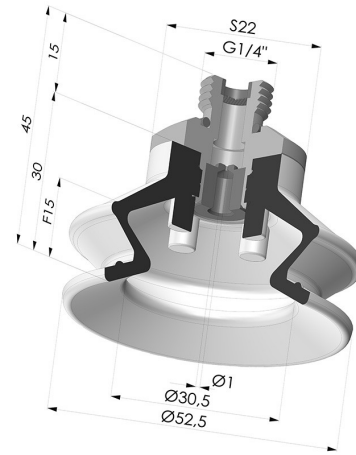

**TECHNICAL INFORMATION**

<b>Arrow :</b>	15 mm
<b>Category :</b>	With bellows
<b>Contact lip diameter :</b>	52.5 mm
<b>Height (in mm) :</b>	45
<b>Horizontal force :</b>	90 N
<b>inner barrel diameter :</b>	Male G1/4"
<b>Number of bellows :</b>	1.5 Bellows
<b>Range :</b>	Suction cup
<b>Series :</b>	97C
<b>Shape :</b>	1.5 Bellows
<b>Vertical force :</b>	45 N

**Variants:**

Variant reference:

**97C 50PU 14D-2-GIC**

- Color: Green / Yellow
- Matter: Polyurethane
- Shore Hardness: SH60 / SH30