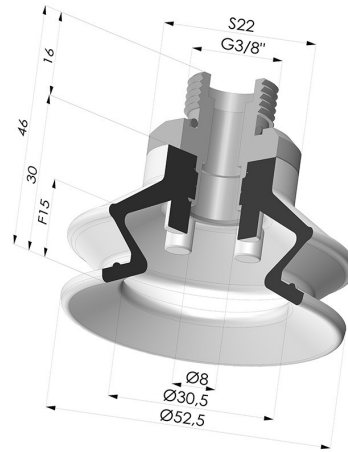

TECHNICAL INFORMATION

Arrow :	15 mm
Category :	With bellows
Contact lip diameter :	52.5 mm
Height (in mm) :	46
Horizontal force :	90 N
inner barrel diameter :	Male G3/8"
Number of bellows :	1.5 Bellows
Range :	Suction cup
Series :	97C
Shape :	1.5 Bellows
Vertical force :	45 N

Variants:

Variant reference:

97C 50PU 38D-2

- Color: Green / Yellow
- Matter: Polyurethane
- Shore Hardness: SH60 / SH30