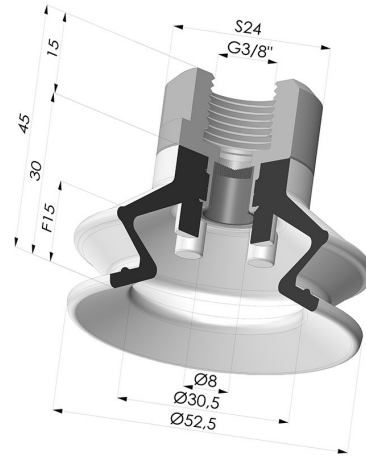

TECHNICAL INFORMATION

Arrow :	15 mm
Category :	With bellows
Contact lip diameter :	52.5 mm
Height (in mm) :	45
Horizontal force :	90 N
inner barrel diameter :	Female G3/8"
Number of bellows :	1.5 Bellows
Range :	Suction cup
Series :	97C
Shape :	1.5 Bellows
Vertical force :	45 N

Variants:

Variant reference:

97C 50PU F38D-4-F

- Color: Green / Yellow
- Matter: Polyurethane
- Shore Hardness: SH60 / SH30