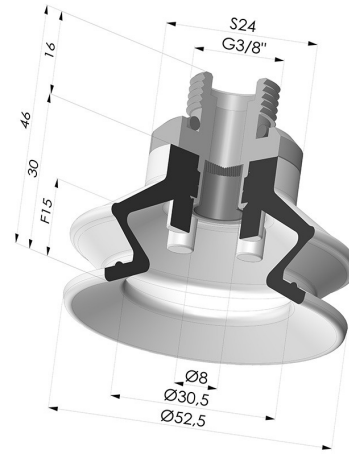

TECHNICAL INFORMATION

Arrow :	15 mm
Category :	With bellows
Contact lip diameter :	52.5 mm
Height (in mm) :	46
Horizontal force :	90 N
inner barrel diameter :	Male G3/8"
Number of bellows :	1.5 Bellows
Range :	Suction cup
Series :	97C
Shape :	1.5 Bellows
Vertical force :	45 N

Variants:

Variant reference:

97C 50PU M38D-4-F

- Color: Green / Yellow
- Matter: Polyurethane
- Shore Hardness: SH60 / SH30