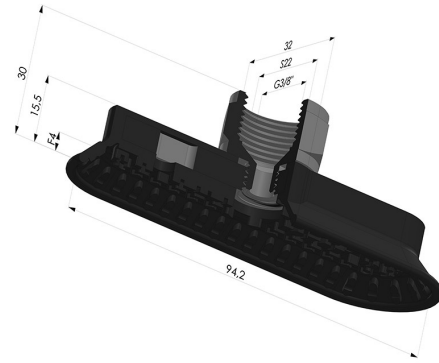

TECHNICAL INFORMATION

Arrow :	4mm
Category :	Oblong
Height (in mm) :	30
Horizontal force :	107N
inner barrel diameter :	Female G3/8"
Length :	94mm
Number of bellows :	0.5 Bellows
Range :	Suction cup
Series :	4OF
Shape :	Oblong
Vertical force :	54N
Width :	32mm

Variants:

Variant reference:

4OF 90NI F38

- Matter: Nitrile
- Shore Hardness: SH70