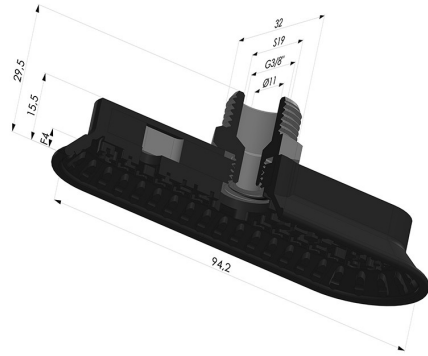

**TECHNICAL INFORMATION**

<b>Arrow :</b>	4mm
<b>Category :</b>	Oblong
<b>Height (in mm) :</b>	30
<b>Horizontal force :</b>	107N
<b>inner barrel diameter :</b>	Male G3/8"
<b>Length :</b>	94mm
<b>Number of bellows :</b>	0.5 Bellows
<b>Range :</b>	Suction cup
<b>Series :</b>	4OF
<b>Shape :</b>	Oblong
<b>Vertical force :</b>	54N
<b>Width :</b>	32mm

**Variants:**

Variant reference:

**4OF 90NI M38**

- Matter: Nitrile
- Shore Hardness: SH70