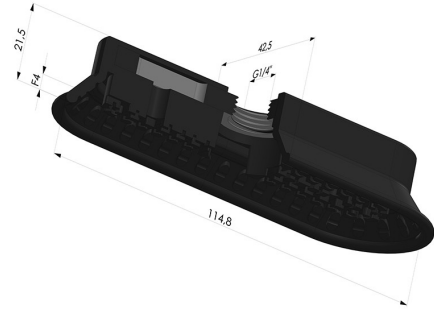

**TECHNICAL INFORMATION**

<b>Arrow :</b>	4mm
<b>Category :</b>	Oblong
<b>Height (in mm) :</b>	22
<b>Horizontal force :</b>	168N
<b>inner barrel diameter :</b>	Female G1/4"
<b>Length :</b>	115mm
<b>Number of bellows :</b>	0.5 Bellows
<b>Range :</b>	Suction cup
<b>Series :</b>	4OF
<b>Shape :</b>	Oblong
<b>Vertical force :</b>	84N
<b>Width :</b>	43mm

**Variants:**

Variant reference:

**4OF 110NI A**

- Color: Black
- Matter: Nitrile
- Shore Hardness: SH50