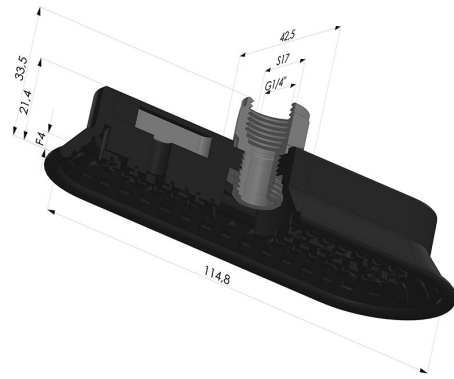

TECHNICAL INFORMATION

Arrow :	4mm
Category :	Oblong
Height (in mm) :	31
Horizontal force :	168N
inner barrel diameter :	Female G1/4"
Length :	115mm
Number of bellows :	0.5 Bellows
Range :	Suction cup
Series :	4OF
Shape :	Oblong
Vertical force :	84N
Width :	43mm

Variants:

Variant reference:

4OF 110NI F14

- Color: Black
- Matter: Nitrile
- Shore Hardness: SH50