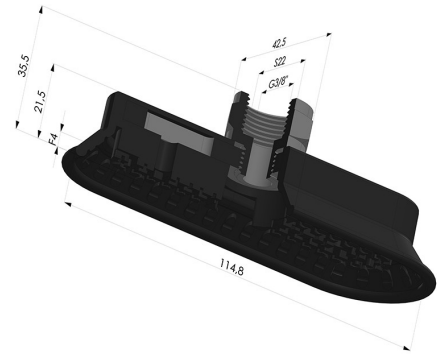

TECHNICAL INFORMATION

Arrow :	4mm
Category :	Oblong
Height (in mm) :	36
Horizontal force :	168N
inner barrel diameter :	Female G3/8"
Length :	115mm
Number of bellows :	0.5 Bellows
Range :	Suction cup
Series :	4OF
Shape :	Oblong
Vertical force :	84N
Width :	43mm

Variants:

Variant reference:

4OF 110NI F38

- Color: Black
- Matter: Nitrile
- Shore Hardness: SH50