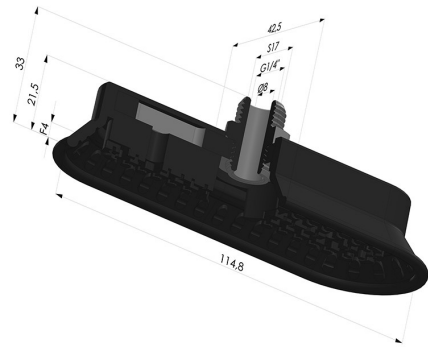

**TECHNICAL INFORMATION**

<b>Arrow :</b>	4mm
<b>Category :</b>	Oblong
<b>Height (in mm) :</b>	33
<b>Horizontal force :</b>	168N
<b>inner barrel diameter :</b>	Male G1/4"
<b>Length :</b>	115mm
<b>Number of bellows :</b>	0.5 Bellows
<b>Range :</b>	Suction cup
<b>Series :</b>	4OF
<b>Shape :</b>	Oblong
<b>Vertical force :</b>	84N
<b>Width :</b>	43mm

**Variants:**

Variant reference:

**4OF 110NI M14**

- Color: Black
- Matter: Nitrile
- Shore Hardness: SH50