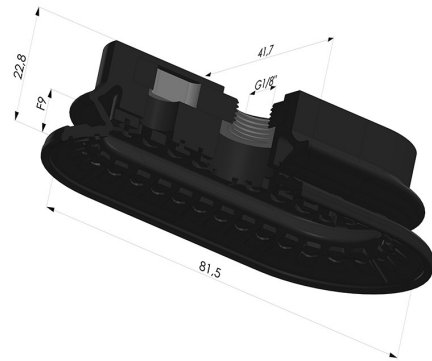

TECHNICAL INFORMATION

Arrow :	9mm
Category :	Oblong
Height (in mm) :	23
Horizontal force :	94N
inner barrel diameter :	Female G1/8"
Length :	81.5mm
Number of bellows :	1.5 Bellows
Range :	Suction cup
Series :	4R
Shape :	Oblong 1.5 Bellows
Vertical force :	47N
Width :	42mm

Variants:

Variant reference:

4R 82NI A

- Color: Black
- Matter: Nitrile
- Shore Hardness: SH70