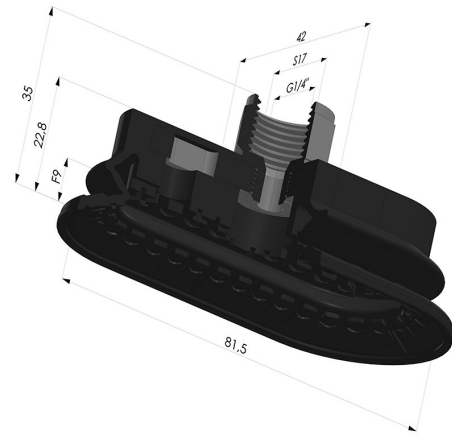

TECHNICAL INFORMATION

Arrow :	9mm
Category :	Oblong
Height (in mm) :	35
Horizontal force :	94N
inner barrel diameter :	Female G1/4"
Length :	81.5mm
Number of bellows :	1.5 Bellows
Range :	Suction cup
Series :	4R
Shape :	Oblong 1.5 Bellows
Vertical force :	47N
Width :	42mm

Variants:

Variant reference:

4R 82NI F14

- Color: Black
- Matter: Nitrile
- Shore Hardness: SH70