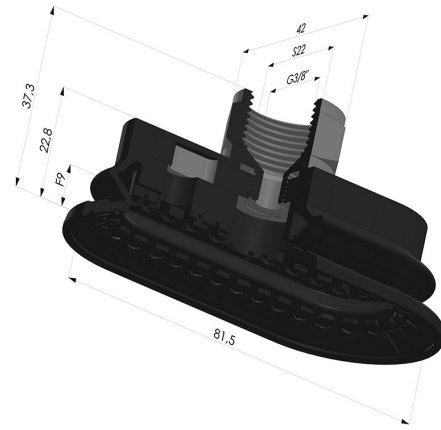

TECHNICAL INFORMATION

Arrow :	9mm
Category :	Oblong
Height (in mm) :	37
Horizontal force :	94N
inner barrel diameter :	Female G3/8"
Length :	81.5mm
Number of bellows :	1.5 Bellows
Range :	Suction cup
Series :	4R
Shape :	Oblong 1.5 Bellows
Vertical force :	47N
Width :	42mm

Variants:

Variant reference:

4R 82NI F38

- Color: Black
- Matter: Nitrile
- Shore Hardness: SH70