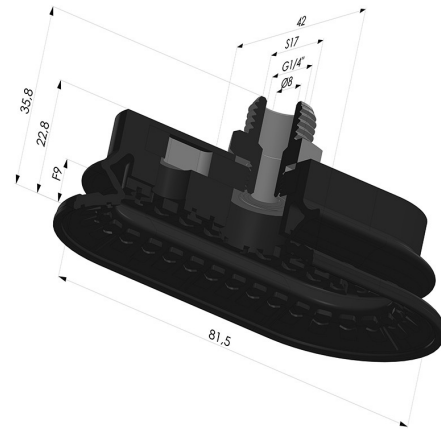

TECHNICAL INFORMATION

Arrow :	9mm
Category :	Oblong
Height (in mm) :	36
Horizontal force :	94N
inner barrel diameter :	Male G1/4"
Length :	81.5mm
Number of bellows :	1.5 Bellows
Range :	Suction cup
Series :	4R
Shape :	Oblong 1.5 Bellows
Vertical force :	47N
Width :	42mm

Variants:

Variant reference:

4R 82NI M14

- Color: Black
- Matter: Nitrile
- Shore Hardness: SH70