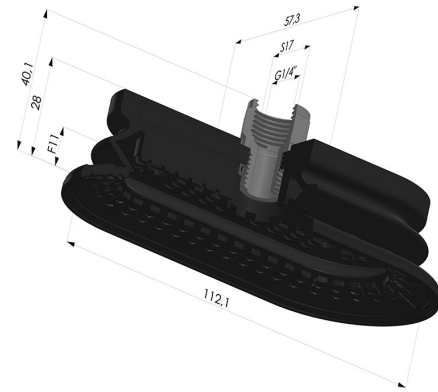

**TECHNICAL INFORMATION**

<b>Arrow :</b>	11mm
<b>Category :</b>	Oblong
<b>Height (in mm) :</b>	38
<b>Horizontal force :</b>	180N
<b>inner barrel diameter :</b>	Female G1/4"
<b>Length :</b>	112mm
<b>Number of bellows :</b>	1.5 Bellows
<b>Range :</b>	Suction cup
<b>Series :</b>	4R
<b>Shape :</b>	Oblong 1.5 Bellows
<b>Vertical force :</b>	90N
<b>Width :</b>	57mm

**Variants:**

Variant reference:

**4R 112NI F14**

- Color: Black
- Matter: Nitrile
- Shore Hardness: SH70