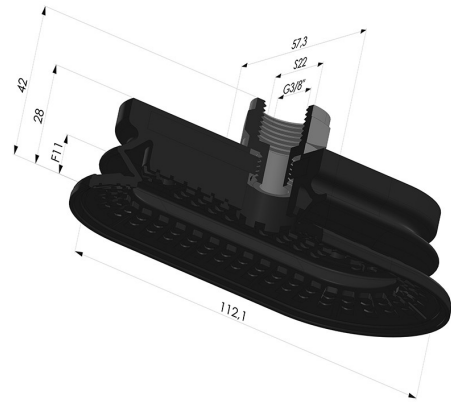

TECHNICAL INFORMATION

Arrow :	11mm
Category :	Oblong
Height (in mm) :	42
Horizontal force :	180N
inner barrel diameter :	Female G3/8"
Length :	112mm
Number of bellows :	1.5 Bellows
Range :	Suction cup
Series :	4R
Shape :	Oblong 1.5 Bellows
Vertical force :	90N
Width :	57mm

Variants:

Variant reference:

4R 112NI F38

- Color: Black
- Matter: Nitrile
- Shore Hardness: SH70