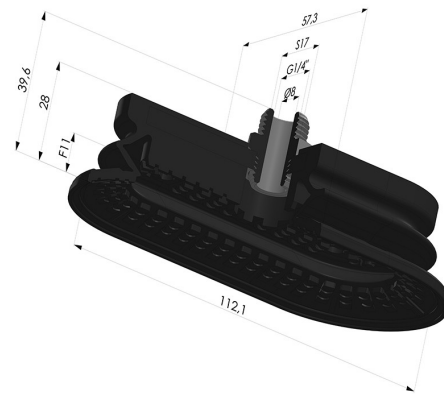

**TECHNICAL INFORMATION**

<b>Arrow :</b>	11mm
<b>Category :</b>	Oblong
<b>Height (in mm) :</b>	40
<b>Horizontal force :</b>	180N
<b>inner barrel diameter :</b>	Male G1/4"
<b>Length :</b>	112mm
<b>Number of bellows :</b>	1.5 Bellows
<b>Range :</b>	Suction cup
<b>Series :</b>	4R
<b>Shape :</b>	Oblong 1.5 Bellows
<b>Vertical force :</b>	90N
<b>Width :</b>	57mm

**Variants:**

Variant reference:

**4R 112NI M14**

- Color: Black
- Matter: Nitrile
- Shore Hardness: SH70