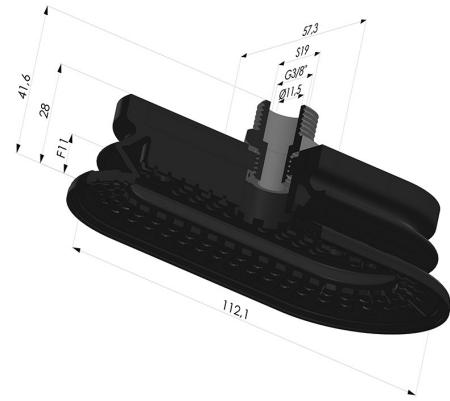

TECHNICAL INFORMATION

Arrow :	11mm
Category :	Oblong
Height (in mm) :	42
Horizontal force :	180N
inner barrel diameter :	Male G3/8"
Length :	112mm
Number of bellows :	1.5 Bellows
Range :	Suction cup
Series :	4R
Shape :	Oblong 1.5 Bellows
Vertical force :	90N
Width :	57mm

Variants:

Variant reference:

4R 112NI M38

- Color: Black
- Matter: Nitrile
- Shore Hardness: SH70