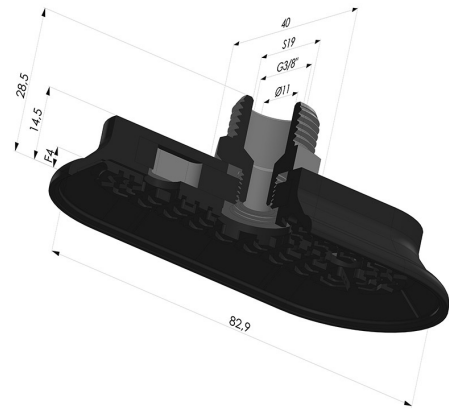

**TECHNICAL INFORMATION**

<b>Arrow :</b>	4mm
<b>Category :</b>	Oblong
<b>Height (in mm) :</b>	28.5
<b>Horizontal force :</b>	135N
<b>inner barrel diameter :</b>	Male G3/8"
<b>Length :</b>	83mm
<b>Number of bellows :</b>	0.5 Bellows
<b>Range :</b>	Suction cup
<b>Series :</b>	4RP
<b>Shape :</b>	Oblong
<b>Vertical force :</b>	67.5N
<b>Width :</b>	40mm

**Variants:**

Variant reference:

**4RP 82NI M38**

- Matter: Nitrile
- Shore Hardness: SH70