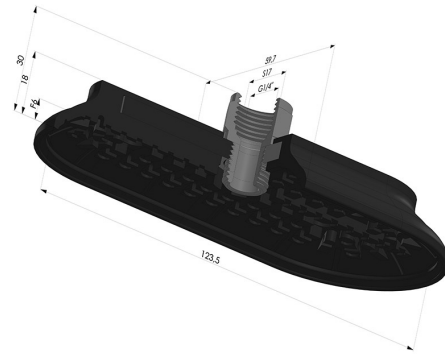

**TECHNICAL INFORMATION**

|                                |              |
|--------------------------------|--------------|
| <b>Arrow :</b>                 | 6mm          |
| <b>Category :</b>              | Oblong       |
| <b>Height (in mm) :</b>        | 28           |
| <b>Horizontal force :</b>      | 300N         |
| <b>inner barrel diameter :</b> | Female G1/4" |
| <b>Length :</b>                | 124mm        |
| <b>Number of bellows :</b>     | 0.5 Bellows  |
| <b>Range :</b>                 | Suction cup  |
| <b>Series :</b>                | 4RP          |
| <b>Shape :</b>                 | Oblong       |
| <b>Vertical force :</b>        | 150N         |
| <b>Width :</b>                 | 60mm         |

**Variants:**

Variant reference:

**4RP 122NI F14**

- Matter: Nitrile
- Shore Hardness: SH70