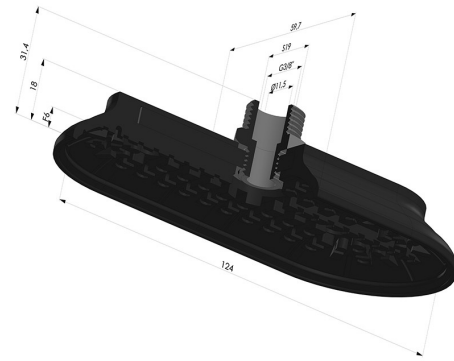

**TECHNICAL INFORMATION**

<b>Arrow :</b>	6mm
<b>Category :</b>	Oblong
<b>Height (in mm) :</b>	31
<b>Horizontal force :</b>	300N
<b>inner barrel diameter :</b>	Male G3/8"
<b>Length :</b>	124mm
<b>Number of bellows :</b>	0.5 Bellows
<b>Range :</b>	Suction cup
<b>Series :</b>	4RP
<b>Shape :</b>	Oblong
<b>Vertical force :</b>	150N
<b>Width :</b>	60mm

**Variants:**

Variant reference:

**4RP 122NI M38**

- Matter: Nitrile
- Shore Hardness: SH70