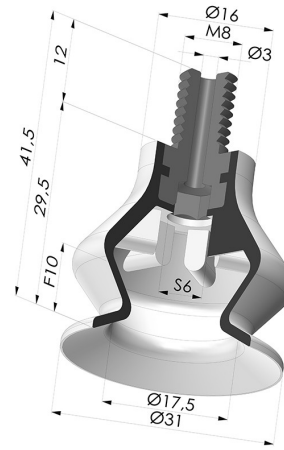

**TECHNICAL INFORMATION**

<b>Arrow :</b>	10 mm
<b>Category :</b>	With bellows
<b>Contact lip diameter :</b>	31 mm
<b>Height (in mm) :</b>	41.5 mm
<b>Horizontal force :</b>	33 N
<b>inner barrel diameter :</b>	M8
<b>Number of bellows :</b>	1.5 Bellows
<b>Range :</b>	Suction cup
<b>Series :</b>	8C
<b>Shape :</b>	1.5 Bellows
<b>Vertical force :</b>	16.5 N

**Variants:**

Variant reference:

**8C 32NI M8**

- Color: Black
- Matter: Nitrile
- Shore Hardness: SH50

Variant reference:

**8C 32CN M8**

- Color: Brown FDA food certified
- Matter: Natural rubber
- Shore Hardness: SH35

Variant reference:

**8C 32SLT M8**

- Color: Translucent
- CE food certified
- Matter: Silicone
- Shore Hardness: SH60