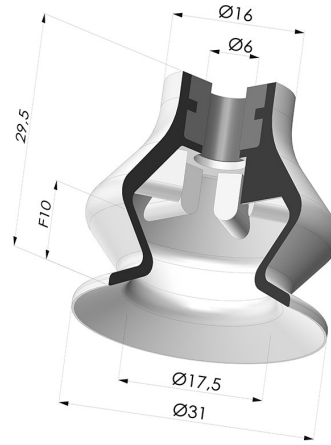

**TECHNICAL INFORMATION**

<b>Arrow :</b>	10 mm
<b>Category :</b>	With bellows
<b>Contact lip diameter :</b>	31 mm
<b>Height (in mm) :</b>	29.5
<b>Horizontal force :</b>	33 N
<b>inner barrel diameter :</b>	6 mm
<b>Number of bellows :</b>	1.5 Bellows
<b>Range :</b>	Suction cup
<b>Series :</b>	8C
<b>Shape :</b>	1.5 Bellows
<b>Vertical force :</b>	16.5 N

**Variants:**

Variant reference:

**8C 32CN SPF6 SPH30**

- Color: Brown FDA food certified
  - Matter: Natural rubber
  - Shore Hardness: SH35

Variant reference:

**8C 32NI SPF6 SPH30**

- Color: Black
  - Matter: Nitrile
  - Shore Hardness: SH50