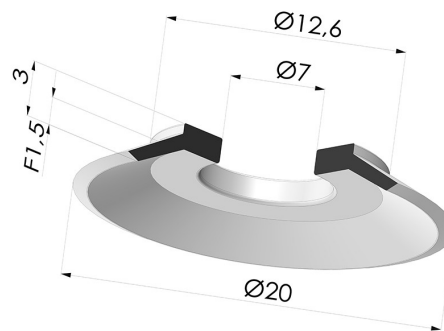

TECHNICAL INFORMATION

Arrow :	1.5 mm
Category :	Plates
Contact lip diameter :	20 mm
Height (in mm) :	3
Horizontal force :	12 N
inner barrel diameter :	7 mm
Number of bellows :	0.5 Bellows
Outer diameter :	20 mm
Range :	Suction cup
Series :	7
Shape :	Plate
Vertical force :	6 N

Variants:

Variant reference:

78 20PARA A

- Color: Black
- Matter: Natural rubber
- Shore Hardness: SH50