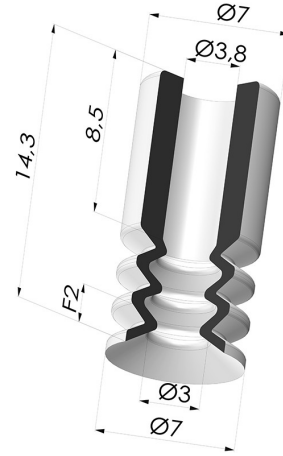

TECHNICAL INFORMATION

Arrow : 2 mm
Category : With bellows
Contact lip diameter : 7 mm
Height (in mm) : 14
Horizontal force : 1.75 N
inner barrel diameter : 4 mm
Number of bellows : 2.5 Bellows
Outer diameter : 7 mm
Range : Suction cup
Series : 8
Shape : 2.5 Bellows
Vertical force : 0.87 N

Variants:

Variant reference:

81 07SLT A

- Color: Translucent
- CE food certified
- Matter: Silicone
- Shore Hardness: SH60

Related products:

Separable Female Fitting G1/4"
 Product reference: B

Separable Male Fitting G1/4"
 Product reference: C

Separable Female Fitting G1/8"
 Product reference: F

Adaptor - Female G1/4" - Female M6
 Product reference: F14F6

Adaptor - Female 1/8G - Female M6
 Product reference: F18F6

Separable Male Fitting G1/8"
 Product reference: G

Adaptor - Male 1/4G - Female M6
 Product reference: M14F6

Adaptor - Male 1/8G - Female M6
 Product reference: M18F6

Separable Male Fitting M6
 Product reference: M6C

Separable Male Fitting M5
 Product reference: M5C
 --