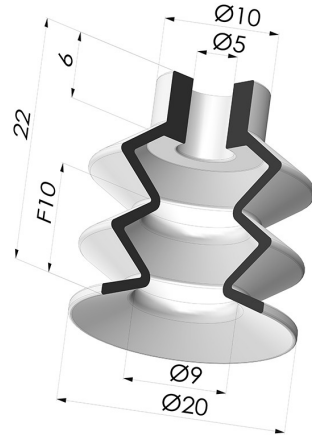

TECHNICAL INFORMATION

Arrow :	10 mm
Category :	With bellows
Contact lip diameter :	20 mm
Height (in mm) :	22
Horizontal force :	13.5 N
inner barrel diameter :	5 mm
Number of bellows :	2.5 Bellows
Outer diameter :	20 mm
Range :	Suction cup
Series :	8
Shape :	2.5 Bellows
Vertical force :	6.5 N

Variants:

Variant reference:

81 20NI A

- Color: Black
- Matter: Nitrile
- Shore Hardness: SH50

Variant reference:

81 20SLT A

- Color: Translucent
- CE food certified
- Matter: Silicone
- Shore Hardness: SH40

Variant reference:

81 20SLT A

- Color: Translucent
- CE food certified
- Matter: Silicone
- Shore Hardness: SH60