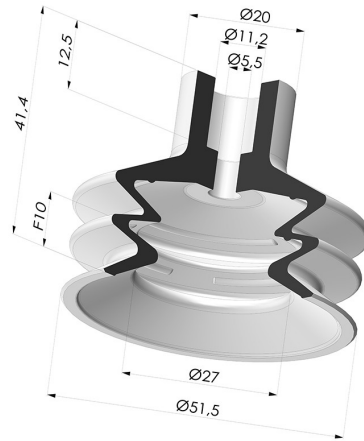

TECHNICAL INFORMATION

Arrow :	10 mm
Category :	With bellows
Contact lip diameter :	51.5 mm
Height (in mm) :	41.4 mm
Horizontal force :	91 N
inner barrel diameter :	5.5 mm
Number of bellows :	2.5 Bellows
Outer diameter :	51.5 mm
Range :	Suction cup
Series :	8
Shape :	2.5 Bellows
Vertical force :	45.5 N

Variants:

Variant reference:

8 53NI A

- Color: Black
- Matter: Nitrile
- Shore Hardness: SH50

Variant reference:

8 53CN A

- Color: Brown FDA food certified
- Matter: Natural rubber
- Shore Hardness: SH35

Variant reference:

8 53SLT A

- Color: Translucent
- CE food certified
- Matter: Silicone
- Shore Hardness: SH60