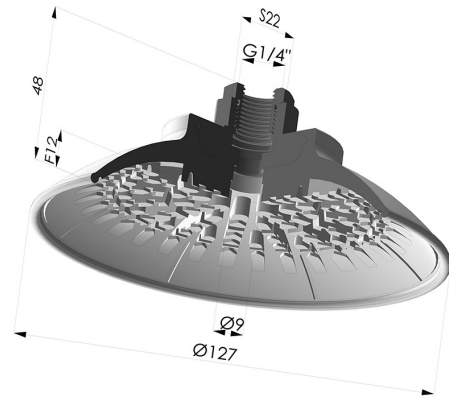

TECHNICAL INFORMATION

Arrow :	12 mm
Category :	Plates
Contact lip diameter :	127 mm
Height (in mm) :	48
Horizontal force :	550 N
inner barrel diameter :	Female G1/4"
Number of bellows :	0.5 Bellows
Outer diameter :	127 mm
Range :	Suction cup
Series :	7R
Shape :	Plate
Vertical force :	274N

Variants:

Variant reference:

7R 125NI F14

- Color: Black
- Matter: Nitrile
- Shore Hardness: SH70