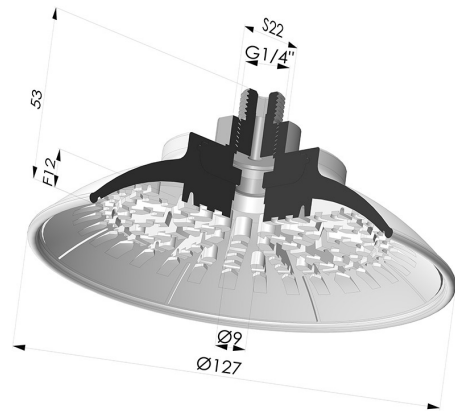

TECHNICAL INFORMATION

Arrow :	12 mm
Category :	Plates
Contact lip diameter :	127 mm
Height (in mm) :	53
Horizontal force :	550 N
inner barrel diameter :	Male G1/4"
Number of bellows :	0.5 Bellows
Outer diameter :	127 mm
Range :	Suction cup
Series :	7R
Shape :	Plate
Vertical force :	274N

Variants:

Variant reference:

7R 125NI M14

- Color: Black
- Matter: Nitrile
- Shore Hardness: SH70