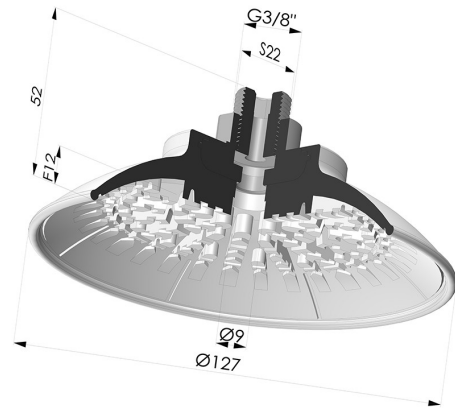

TECHNICAL INFORMATION

Arrow :	12 mm
Category :	Plates
Contact lip diameter :	127 mm
Height (in mm) :	52
Horizontal force :	550 N
inner barrel diameter :	Male G3/8"
Number of bellows :	0.5 Bellows
Outer diameter :	127 mm
Range :	Suction cup
Series :	7R
Shape :	Plate
Vertical force :	274N

Variants:

Variant reference:

7R 125NI M38

- Color: Black
- Matter: Nitrile
- Shore Hardness: SH70