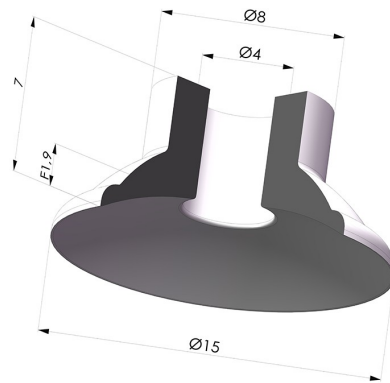

TECHNICAL INFORMATION

Arrow :	1.9 mm
Category :	Plates
Contact lip diameter :	15 mm
Height (in mm) :	7
Horizontal force :	8.03 N
inner barrel diameter :	4 mm
Number of bellows :	0.5 Bellows
Outer diameter :	15 mm
Range :	Suction cup
Series :	5
Shape :	Plate
Vertical force :	4.02 N

Variants:

Variant reference:

5 15-2SLB A

- Color: White
- FDA and CE food-grade certified
- Matter: Silicone
- Shore Hardness: SH40

Related products:

Separable Male Fitting M5

Product reference: 9MM5

**Separable Female Fitting
G1/8"**

Product reference: F18C12L20

**Separable Male Fitting
G1/8"**

Product reference: M18C12L20

**Screw M4 - Head Ø 8 mm -
L 16.5 mm**

Product reference: M4T8L16.5