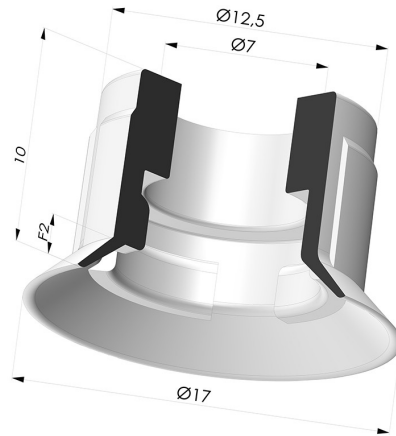

TECHNICAL INFORMATION

Arrow :	2 mm
Category :	Plates
Contact lip diameter :	17 mm
Height (in mm) :	11
Horizontal force :	10 N
inner barrel diameter :	7 mm
Number of bellows :	0.5 Bellows
Outer diameter :	17 mm
Range :	Suction cup
Series :	7SP
Shape :	Plate
Vertical force :	5 N

Variants:

Variant reference:

7SP 15TPU A

- Color: Translucent
- Matter: Thermoplastic
- Shore Hardness: SH70