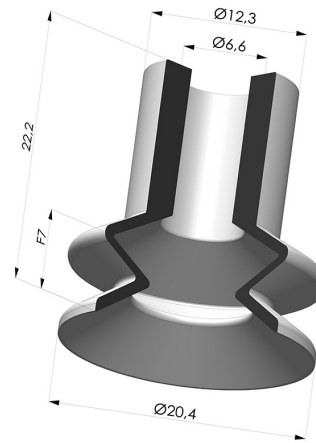

**TECHNICAL INFORMATION**

<b>Arrow :</b>	7 mm
<b>Category :</b>	With bellows
<b>Contact lip diameter :</b>	20 mm
<b>Height (in mm) :</b>	22
<b>Horizontal force :</b>	14 N
<b>inner barrel diameter :</b>	6.6 mm
<b>Number of bellows :</b>	1.5 Bellows
<b>Range :</b>	Suction cup
<b>Series :</b>	VCS 1
<b>Shape :</b>	1.5 Bellows
<b>Top diameter :</b>	7 mm
<b>Vertical force :</b>	7 N

**Variants:**

Variant reference:

**VCS 1 20A SLT**

- Color: Translucent
- CE food certified
- Matter: Silicone
- Shore Hardness: SH40