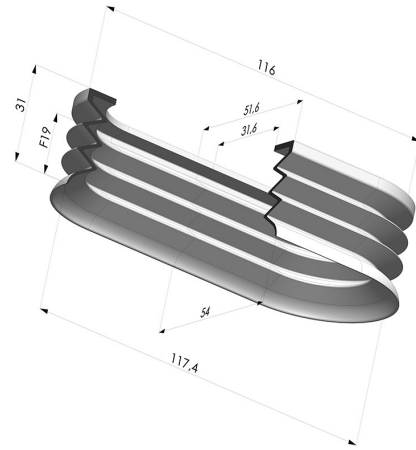

TECHNICAL INFORMATION

Arrow :	19 mm
Category :	Oblong
Height (in mm) :	31
Horizontal force :	260 N
inner barrel diameter :	116x31.6 mm
Length :	117 mm
Number of bellows :	2.5 Bellows
Range :	Suction cup
Series :	4PA
Shape :	Oblong
Vertical force :	130 N
Width :	54 mm

Variants:

Variant reference:

4PA118 54 31SLDB A

- Color: Blue food-grade CE certification
- Matter: Detectable silicone
- Shore Hardness: SH60