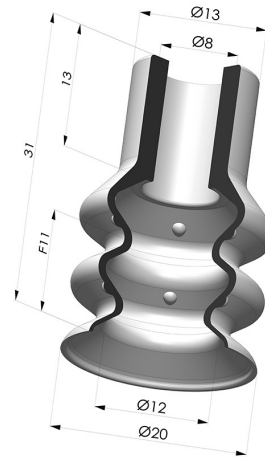

TECHNICAL INFORMATION

Arrow :	11 mm
Category :	With bellows
Contact lip diameter :	20 mm
Horizontal force :	15 N
inner barrel diameter :	8 mm
Number of bellows :	2.5 Bellows
Range :	Suction cup
Series :	8
Shape :	2.5 Bellows
Vertical force :	7.5 N

Variants:

Variant reference:
88A 20SLBLEU A

- Color: Blue food-grade CE certification
 - Matter: Silicone
 - Shore Hardness: SH30

Related products:

Separable Female Fitting G1/4"
 Product reference: D

Separable Male Fitting G1/4"
 Product reference: E

Separable Female Fitting G1/8"
 Product reference: H

Separable Male Fitting G1/8"
 Product reference: I