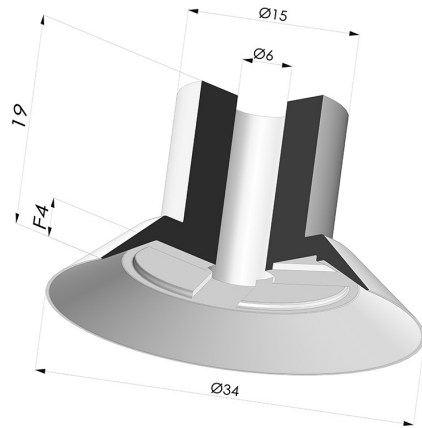

TECHNICAL INFORMATION

Arrow :	4 mm
Category :	Plates
Contact lip diameter :	34 mm
Height (in mm) :	19
Horizontal force :	39 N
inner barrel diameter :	6 mm
Number of bellows :	0.5 Bellows
Range :	Suction cup
Series :	VCP
Shape :	Plate
Top diameter :	6 mm
Vertical force :	20 N

Variants:

Variant reference:

VCP 34A

- Color: Blue
- Matter: Vinyl
- Shore Hardness: SH50