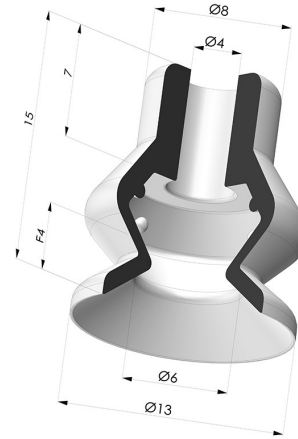

TECHNICAL INFORMATION

Arrow :	4 mm
Category :	With bellows
Contact lip diameter :	13 mm
Height (in mm) :	15
Horizontal force :	6 N
inner barrel diameter :	4 mm
Number of bellows :	1.5 Bellows
Range :	Suction cup
Series :	VCS 1
Shape :	1.5 Bellows
Vertical force :	3 N

Variants:

Variant reference:

VCS 1 13B

- Color: Blue
- Matter: Vinyl
- Shore Hardness: SH50

Related products:

Adaptor - Female 1/8G - Female M5

Product reference: F18F5

Adaptor - Male 1/8G - Female M5

Product reference: M18F5

Separable Male Fitting M5

Product reference: M5C8L13