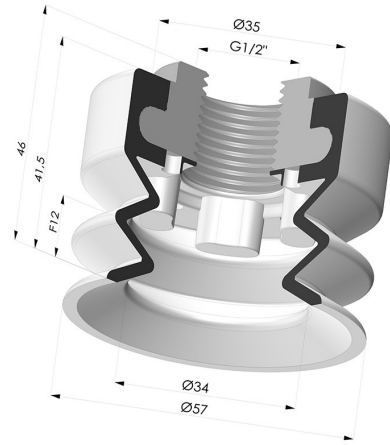

TECHNICAL INFORMATION

Arrow :	12 mm
Category :	With bellows
Contact lip diameter :	57 mm
Height (in mm) :	46
Horizontal force :	58 N
inner barrel diameter :	G1/2"
Number of bellows :	1.5 Bellows
Range :	Suction cup
Series :	VCS 1
Shape :	1.5 Bellows
Vertical force :	116 N

Variants:

Variant reference:

VCS 1 57A

- Color: Blue
- Matter: Vinyl
- Shore Hardness: SH50