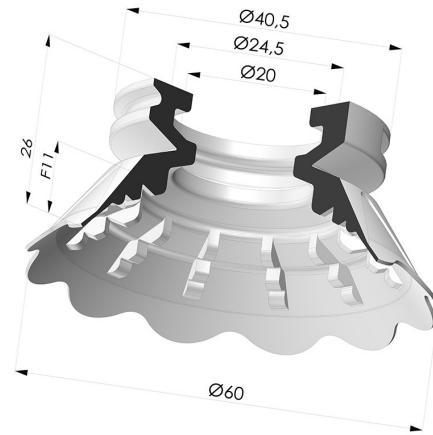

TECHNICAL INFORMATION

Arrow :	9 mm
Category :	Plates
Contact lip diameter :	60 mm
Height (in mm) :	26
Horizontal force :	124 N
inner barrel diameter :	20 mm
Number of bellows :	0.5 Bellows
Range :	Suction cup
Series :	7
Shape :	Plate
Vertical force :	62 N

Variants:

Variant reference:
7FP 60-2SLDB A

- Color: Blue food-grade CE certification
- Matter: Detectable silicone
- Shore Hardness: SH60

Related products:

Detachable fitting female G3/8"

Product reference: 7FP 60 INS F38