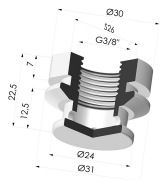

TECHNICAL INFORMATION

Arrow :	9 mm
Category :	Plates
Contact lip diameter :	60 mm
Height (in mm) :	26
Horizontal force :	124 N
inner barrel diameter :	20 mm
Number of bellows :	0.5 Bellows
Range :	Suction cup
Series :	7
Shape :	Plate
Vertical force :	62 N

Variants:

Variant reference:
7FP 60-2SLDB A

- Color: Blue food-grade CE certification
- Matter: Detectable silicone
- Shore Hardness: SH60

Related products:

Detachable fitting female G3/8"

Product reference: 7FP 60 INS F38