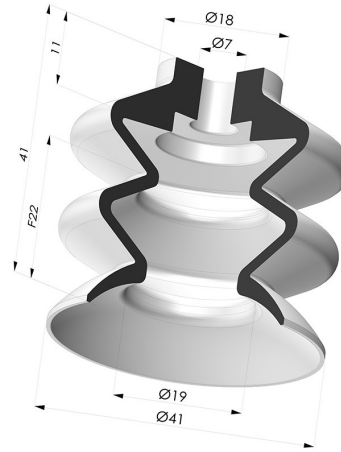

TECHNICAL INFORMATION

Arrow :	22 mm
Category :	With bellows
Contact lip diameter :	41 mm
Height (in mm) :	41
Horizontal force :	56.5 N
inner barrel diameter :	7 mm
Mass :	18.5 g
Number of bellows :	2.5 Bellows
Range :	Suction cup
Series :	2
Shape :	2.5 Bellows
Vertical force :	28 N

Variants:

Variant reference:

2 41SLBRIQUE A SPH41

- Color: Brick red
- Matter: Silicone
- Shore Hardness: SH60