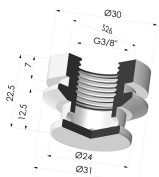

TECHNICAL INFORMATION

Arrow :	6.5 mm
Category :	Plates
Contact lip diameter :	46 mm
Height (in mm) :	23
inner barrel diameter :	20 mm
Number of bellows :	0.5 Bellows
Range :	Suction cup
Series :	7
Shape :	Plate

Variants:

Variant reference:
7FP 45SLBLEU A

- Color: Blue food-grade CE certification
 - Matter: Silicone
 - Shore Hardness: SH60

Related products:

Detachable fitting female G3/8"

Product reference: 7FP 60 INS F38