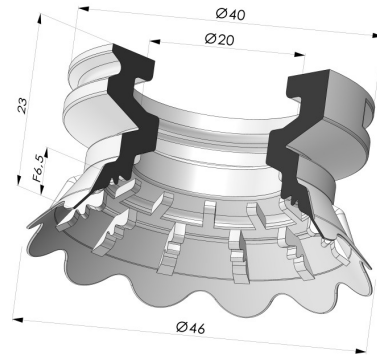

TECHNICAL INFORMATION

Arrow :	6.5 mm
Category :	Plates
Contact lip diameter :	46 mm
Height (in mm) :	23
inner barrel diameter :	20 mm
Number of bellows :	0.5 Bellows
Range :	Suction cup
Series :	7
Shape :	Plate

Variants:

Variant reference:
7FP 45SLBLEU A

- Color: Blue food-grade CE certification
 - Matter: Silicone
 - Shore Hardness: SH60

Related products:

Detachable fitting female G3/8"

Product reference: 7FP 60 INS F38