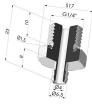

TECHNICAL INFORMATION

Arrow :	2.5 mm
Category :	With bellows
Contact lip diameter :	9 mm
Height (in mm) :	12.5
Horizontal force :	3 N
inner barrel diameter :	4 mm
Mass :	0.70 g
Number of bellows :	1.5 Bellows
Range :	Suction cup
Series :	1
Shape :	1.5 Bellows
Vertical force :	1.5 N
Volume cm³ :	0.1

- Color: Black
- Matter: Nitrile
- Shore Hardness: SH50

Variant reference:
1 09NR A

- Color: Gray
- Matter: Natural rubber
- Shore Hardness: SH50

Related products:

Separable Male Fitting G1/4"

Product reference: C

Separable Female Fitting G1/8"

Product reference: F

Adaptor - Female G1/4" - Female M6

Product reference: F14F6

Adaptor - Female 1/8G - Female M6

Product reference: F18F6

Separable Male Fitting G1/8"

Product reference: G