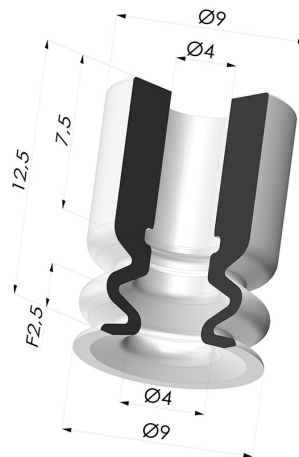

TECHNICAL INFORMATION

Arrow :	2.5 mm
Category :	With bellows
Contact lip diameter :	9 mm
Height (in mm) :	12.5
Horizontal force :	3 N
inner barrel diameter :	4 mm
Mass :	0.70 g
Number of bellows :	1.5 Bellows
Range :	Suction cup
Series :	1
Shape :	1.5 Bellows
Vertical force :	1.5 N
Volume cm³ :	0.1

- Color: Black
- Matter: Nitrile
- Shore Hardness: SH50

Variant reference:
1 09NR A

- Color: Gray
- Matter: Natural rubber
- Shore Hardness: SH50

Related products:

Separable Male Fitting G1/4"

Product reference: C

Separable Male Fitting M5

Product reference: M5C
--