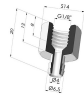

TECHNICAL INFORMATION

Arrow :	2.5 mm
Category :	With bellows
Contact lip diameter :	9 mm
Height (in mm) :	12.5
Horizontal force :	3 N
inner barrel diameter :	4 mm
Mass :	0.70 g
Number of bellows :	1.5 Bellows
Range :	Suction cup
Series :	1
Shape :	1.5 Bellows
Vertical force :	1.5 N
Volume cm³ :	0.1

- Color: Black
- Matter: Nitrile
- Shore Hardness: SH50

Variant reference:
1 09NR A

- Color: Gray
- Matter: Natural rubber
- Shore Hardness: SH50

Related products:

Separable Male Fitting G1/4"

Product reference: C

Separable Female Fitting G1/8"

Product reference: F

Adaptor - Female G1/4" - Female M6

Product reference: F14F6

Adaptor - Female 1/8G - Female M6

Product reference: F18F6

Separable Male Fitting G1/8"

Product reference: G

Separable Male Fitting M5

Product reference: M5C
--