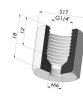

**TECHNICAL INFORMATION**

**Arrow :** 5.5 mm  
**Category :** With bellows  
**Contact lip diameter :** 18.3 mm  
**Height (in mm) :** 16.5  
**Horizontal force :** 6 N  
**inner barrel diameter :** 3.8 mm  
**Mass :** 1.40 g  
**Number of bellows :** 1.5 Bellows  
**Range :** Suction cup  
**Series :** 1  
**Shape :** 1.5 Bellows  
**Vertical force :** 3 N  
**Volume :** 0.87 cm<sup>3</sup>

**Separable Female Fitting G1/4"**

Product reference: B

**Separable Male Fitting G1/4"**

Product reference: C

**Separable Female Fitting G1/8"**

Product reference: F

**Adaptor - Female G1/4" - Female M6**

Product reference: F14F6

**Adaptor - Female 1/8G - Female M6**

Product reference: F18F6

**Separable Male Fitting G1/8"**

Product reference: G

**Adaptor - Male 1/4G - Female M6**

Product reference: M14F6

**Adaptor - Male 1/8G - Female M6**

Product reference: M18F6

**Separable Male Fitting M5**

Product reference: M5C11

**Separable Male Fitting M6**

Product reference: M6C

**Separable Male Fitting M5**

Product reference: M5C

--