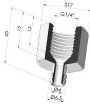

**TECHNICAL INFORMATION**

**Arrow :** 5.5 mm  
**Category :** With bellows  
**Contact lip diameter :** 18.3 mm  
**Height (in mm) :** 16.5  
**Horizontal force :** 6 N  
**inner barrel diameter :** 3.8 mm  
**Mass :** 1.40 g  
**Number of bellows :** 1.5 Bellows  
**Range :** Suction cup  
**Series :** 1  
**Shape :** 1.5 Bellows  
**Vertical force :** 3 N  
**Volume :** 0.87 cm<sup>3</sup>

**Separable Female Fitting G1/4"**

Product reference: B

**Separable Male Fitting G1/4"**

Product reference: C

**Separable Female Fitting G1/8"**

Product reference: F

**Adaptor - Female G1/4" - Female M6**

Product reference: F14F6

**Adaptor - Female 1/8G - Female M6**

Product reference: F18F6

**Separable Male Fitting G1/8"**

Product reference: G

**Adaptor - Male 1/4G - Female M6**

Product reference: M14F6

**Adaptor - Male 1/8G - Female M6**

Product reference: M18F6

**Separable Male Fitting M5**

Product reference: M5C11

**Separable Male Fitting M6**

Product reference: M6C

**Separable Male Fitting M5**

Product reference: M5C

--