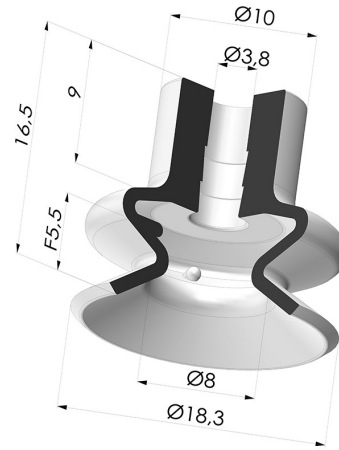

**TECHNICAL INFORMATION**

**Arrow :** 5.5 mm  
**Category :** With bellows  
**Contact lip diameter :** 18.3 mm  
**Height (in mm) :** 16.5  
**Horizontal force :** 6 N  
**inner barrel diameter :** 3.8 mm  
**Mass :** 1.40 g  
**Number of bellows :** 1.5 Bellows  
**Range :** Suction cup  
**Series :** 1  
**Shape :** 1.5 Bellows  
**Vertical force :** 3 N  
**Volume :** 0.87 cm<sup>3</sup>

Variant reference:  
**1 18SL A**

- Color: Red food-grade CE certification
- Matter: Silicone
- Shore Hardness: SH60

Variant reference:  
**1 18SLT A**

- Color: Translucent
- CE food certified
- Matter: Silicone
- Shore Hardness: SH60

Variant reference:  
**1 18NI A**

- Color: Black
- Matter: Nitrile
- Shore Hardness: SH50

Variant reference:  
**1 18NR A**

- Color: Gray
- Matter: Natural rubber
- Shore Hardness: SH50

**Related products:**

**Separable Female Fitting G1/4"**

Product reference: B

**Separable Male Fitting G1/4"**

Product reference: C

**Separable Female Fitting G1/8"**

Product reference: F

**Adaptor - Female G1/4" - Female M6**

Product reference: F14F6