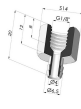

**TECHNICAL INFORMATION**

**Arrow :** 5.5 mm  
**Category :** With bellows  
**Contact lip diameter :** 18.3 mm  
**Height (in mm) :** 16.5  
**Horizontal force :** 6 N  
**inner barrel diameter :** 3.8 mm  
**Mass :** 1.40 g  
**Number of bellows :** 1.5 Bellows  
**Range :** Suction cup  
**Series :** 1  
**Shape :** 1.5 Bellows  
**Vertical force :** 3 N  
**Volume :** 0.87 cm<sup>3</sup>

**Separable Female Fitting G1/4"**

Product reference: B

**Separable Male Fitting G1/4"**

Product reference: C

**Separable Female Fitting G1/8"**

Product reference: F

**Adaptor - Female G1/4" - Female M6**

Product reference: F14F6