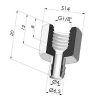

TECHNICAL INFORMATION

Arrow :	10 mm
Category :	With bellows
Contact lip diameter :	25 mm
Height (in mm) :	24.6
Horizontal force :	23 N
inner barrel diameter :	4 mm
Mass :	2.90 g
Number of bellows :	1.5 Bellows
Range :	Suction cup
Series :	1
Shape :	1.5 Bellows
Vertical force :	11.5 N
Volume :	2.92 cm ³

Related products:

Separable Female Fitting G1/4"

Product reference: B

Separable Male Fitting G1/4"

Product reference: C

Separable Female Fitting G1/8"

Product reference: F

Adaptor - Female G1/4" - Female M6

Product reference: F14F6

Adaptor - Female 1/8G - Female M6

Product reference: F18F6

Separable Male Fitting G1/8"

Product reference: G

Adaptor - Male 1/4G - Female M6

Product reference: M14F6

Adaptor - Male 1/8G - Female M6

Product reference: M18F6

Separable Male Fitting M5

Product reference: M5C11

Separable Male Fitting M6

Product reference: M6C

Separable Male Fitting M5

Product reference: M5C

--