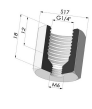

TECHNICAL INFORMATION

Arrow :	10 mm
Category :	With bellows
Contact lip diameter :	25 mm
Height (in mm) :	24.6
Horizontal force :	23 N
inner barrel diameter :	4 mm
Mass :	2.90 g
Number of bellows :	1.5 Bellows
Range :	Suction cup
Series :	1
Shape :	1.5 Bellows
Vertical force :	11.5 N
Volume :	2.92 cm ³

Related products:

Separable Female Fitting G1/4"

Product reference: B

Separable Male Fitting G1/4"

Product reference: C

Separable Female Fitting G1/8"

Product reference: F

Adaptor - Female G1/4" - Female M6

Product reference: F14F6

Adaptor - Female 1/8G - Female M6

Product reference: F18F6

Separable Male Fitting G1/8"

Product reference: G

Adaptor - Male 1/4G - Female M6

Product reference: M14F6

Adaptor - Male 1/8G - Female M6

Product reference: M18F6

Separable Male Fitting M5

Product reference: M5C11

Separable Male Fitting M6

Product reference: M6C

Separable Male Fitting M5

Product reference: M5C

--