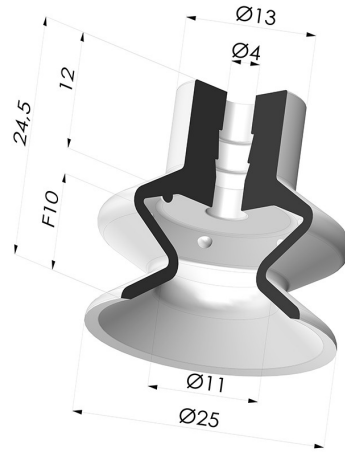

TECHNICAL INFORMATION

Arrow :	10 mm
Category :	With bellows
Contact lip diameter :	25 mm
Height (in mm) :	24.6
Horizontal force :	23 N
inner barrel diameter :	4 mm
Mass :	2.90 g
Number of bellows :	1.5 Bellows
Range :	Suction cup
Series :	1
Shape :	1.5 Bellows
Vertical force :	11.5 N
Volume :	2.92 cm ³

Variants:

Variant reference:
1 26MNT A

- Color: Bordeaux
- Matter: Non-staining material
- Shore Hardness: SH60

Variant reference:
1 26PU A

- Color: Blue
- Matter: Polyurethane
- Shore Hardness: SH60

Variant reference:
1 26SL A

- Color: Red food-grade CE certification
- Matter: Silicone
- Shore Hardness: SH60

Variant reference:
1 26SLT A

- Color: Translucent
- CE food certified
- Matter: Silicone
- Shore Hardness: SH60

Variant reference:
1 26SLV A

Related products:

Separable Female Fitting G1/4"

Product reference: B

Separable Male Fitting G1/4"

Product reference: C

Separable Female Fitting G1/8"

Product reference: F

Adaptor - Female G1/4" - Female M6