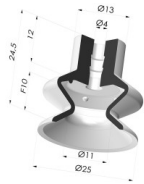

Variants:

Variant reference:
1 26MNT A

- Color: Bordeaux
- Matter: Non-staining material
- Shore Hardness: SH60