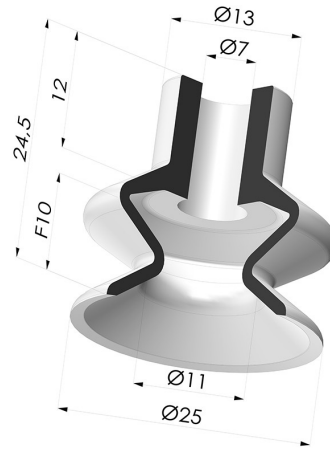

**TECHNICAL INFORMATION**

<b>Arrow :</b>	10 mm
<b>Category :</b>	With bellows
<b>Contact lip diameter :</b>	25 mm
<b>Height (in mm) :</b>	24.5
<b>Horizontal force :</b>	22 N
<b>inner barrel diameter :</b>	7 mm
<b>Mass :</b>	2.7 g
<b>Number of bellows :</b>	1.5 Bellows
<b>Range :</b>	Suction cup
<b>Series :</b>	1
<b>Shape :</b>	1.5 Bellows
<b>Vertical force :</b>	11 N
<b>Volume :</b>	2.95 cm <sup>3</sup>

Variant reference:  
**1 27SL A**

- Color: Red food-grade CE certification
- Matter: Silicone
- Shore Hardness: SH60

Variant reference:  
**1 27SLT A**

- Color: Translucent
- CE food certified
- Matter: Silicone
- Shore Hardness: SH60

### Separable Female Fitting G1/4"

Product reference: DS

### Screw M6 - Head Ø 11 mm - L 17 mm

Product reference: M6M25