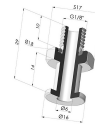

**TECHNICAL INFORMATION**

- Arrow** : 9.5 mm  
**Category** : With bellows  
**Contact lip diameter** : 32 mm  
**Height (in mm)** : 28  
**Horizontal force** : 37 N  
**inner barrel diameter** : 8 mm  
**Mass** : 4.90 g  
**Number of bellows** : 1.5 Bellows  
**Range** : Suction cup  
**Series** : 1  
**Shape** : 1.5 Bellows  
**Vertical force** : 18.5 N  
**Volume** : 4.27 cm<sup>3</sup>

Product reference: I

**Crimped Female Fitting G1/4"**

Product reference: L

**Crimped Male Fitting G1/4"**

Product reference: M

**Adaptor - Male 1/4G - Female M6**

Product reference: M14F6

**Adaptor - Male 1/8G - Female M6**

Product reference: M18F6

**Screw M5 - Head Ø 14 mm - L 20.5 mm**

Product reference: M5

**Screw M6 - Head Ø 14 mm - L 20.5 mm**

Product reference: M6

**Crimped Female Fitting G1/8"**

Product reference: R

**Crimped Male Fitting G1/8"**

Product reference: S

**Screw M8 - Head Ø 14 mm - L 20 mm**

Product reference: M8T14L20.5