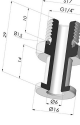

Product reference: E

**Adaptor - Female G1/4" - Female M6**

Product reference: F14F6

**Adaptor - Female 1/8G - Female M6**

Product reference: F18F6

**Separable Female Fitting G1/8"**

Product reference: H

**Separable Male Fitting G1/8"**

Product reference: I

**Crimped Female Fitting G1/4"**

Product reference: L

**Crimped Male Fitting G1/4"**

Product reference: M

**Adaptor - Male 1/4G - Female M6**

Product reference: M14F6

**Adaptor - Male 1/8G - Female M6**

Product reference: M18F6

**Screw M5 - Head Ø 14 mm - L 20.5 mm**

Product reference: M5

**Screw M6 - Head Ø 14 mm - L 20.5 mm**

Product reference: M6

**Crimped Female Fitting G1/8"**

Product reference: R

**Crimped Male Fitting G1/8"**

Product reference: S

**Screw M8 - Head Ø 14 mm - L 20 mm**

Product reference: M8T14L20.5