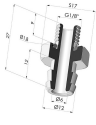

Product reference: E

**Adaptor - Female G1/4" - Female M6**

Product reference: F14F6

**Adaptor - Female 1/8G - Female M6**

Product reference: F18F6

**Separable Female Fitting G1/8"**

Product reference: H

**Separable Male Fitting G1/8"**

Product reference: I

**Crimped Female Fitting G1/4"**

Product reference: L

**Crimped Male Fitting G1/4"**

Product reference: M

**Adaptor - Male 1/4G - Female M6**

Product reference: M14F6

**Adaptor - Male 1/8G - Female M6**

Product reference: M18F6

**Screw M5 - Head Ø 14 mm - L 20.5 mm**

Product reference: M5

**Screw M6 - Head Ø 14 mm - L 20.5 mm**

Product reference: M6

**Crimped Female Fitting G1/8"**

Product reference: R

**Crimped Male Fitting G1/8"**

Product reference: S

**Screw M8 - Head Ø 14 mm - L 20 mm**

Product reference: M8T14L20.5