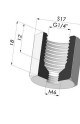

**TECHNICAL INFORMATION**

- Arrow** : 9.5 mm  
**Category** : With bellows  
**Contact lip diameter** : 32 mm  
**Height (in mm)** : 28  
**Horizontal force** : 37 N  
**inner barrel diameter** : 8 mm  
**Mass** : 4.90 g  
**Number of bellows** : 1.5 Bellows  
**Range** : Suction cup  
**Series** : 1  
**Shape** : 1.5 Bellows  
**Vertical force** : 18.5 N  
**Volume** : 4.27 cm<sup>3</sup>

Product reference: E

**Adaptor - Female G1/4" - Female M6**

Product reference: F14F6

**Adaptor - Female 1/8G - Female M6**

Product reference: F18F6

**Separable Female Fitting G1/8"**

Product reference: H

**Separable Male Fitting G1/8"**

Product reference: I

**Crimped Female Fitting G1/4"**

Product reference: L

**Crimped Male Fitting G1/4"**

Product reference: M

**Adaptor - Male 1/4G - Female M6**

Product reference: M14F6

**Adaptor - Male 1/8G - Female M6**

Product reference: M18F6

**Screw M5 - Head Ø 14 mm - L 20.5 mm**

Product reference: M5

**Screw M6 - Head Ø 14 mm - L 20.5 mm**

Product reference: M6

**Crimped Female Fitting G1/8"**

Product reference: R

**Crimped Male Fitting G1/8"**