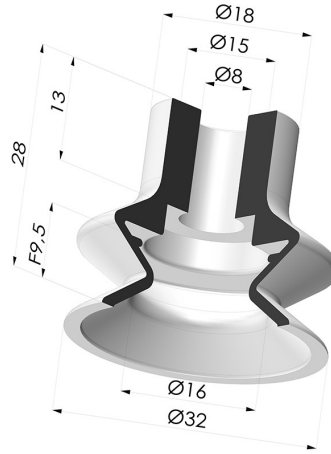

**TECHNICAL INFORMATION**

- Arrow** : 9.5 mm  
**Category** : With bellows  
**Contact lip diameter** : 32 mm  
**Height (in mm)** : 28  
**Horizontal force** : 37 N  
**inner barrel diameter** : 8 mm  
**Mass** : 4.90 g  
**Number of bellows** : 1.5 Bellows  
**Range** : Suction cup  
**Series** : 1  
**Shape** : 1.5 Bellows  
**Vertical force** : 18.5 N  
**Volume** : 4.27 cm<sup>3</sup>

Variant reference:  
**1 32NR A**

- Color: Gray
- Matter: Natural rubber
- Shore Hardness: SH50

**Related products:**

**Separable Female Fitting G1/4"**

Product reference: D

**Separable Male Fitting G1/4"**

Product reference: M18F6

**Screw M5 - Head Ø 14 mm - L 20.5 mm**

Product reference: M5

**Screw M6 - Head Ø 14 mm - L 20.5 mm**

Product reference: M6

**Crimped Female Fitting G1/8"**

Product reference: R

**Crimped Male Fitting G1/8"**

Product reference: S

**Screw M8 - Head Ø 14 mm - L 20 mm**

Product reference: M8T14L20.5