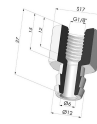

Product reference: E

**Adaptor - Female G1/4" - Female M6**

Product reference: F14F6

**Adaptor - Female 1/8G - Female M6**

Product reference: F18F6

**Separable Female Fitting G1/8"**

Product reference: H

**Separable Male Fitting G1/8"**

Product reference: I

**Crimped Female Fitting G1/4"**

Product reference: L

**Crimped Male Fitting G1/4"**

Product reference: M

**Adaptor - Male 1/4G - Female M6**

Product reference: M14F6

**Adaptor - Male 1/8G - Female M6**

Product reference: M18F6

**Screw M5 - Head Ø 14 mm - L 20.5 mm**

Product reference: M5

**Screw M6 - Head Ø 14 mm - L 20.5 mm**

Product reference: M6

**Crimped Female Fitting G1/8"**

Product reference: R

**Crimped Male Fitting G1/8"**

Product reference: S

**Screw M8 - Head Ø 14 mm - L 20 mm**

Product reference: M8T14L20.5