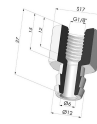

Separable Male Fitting G1/4"

Product reference: E

Adaptor - Female G1/4" - Female M6

Product reference: F14F6

Adaptor - Female 1/8G - Female M6

Product reference: F18F6

Separable Female Fitting G1/8"

Product reference: H

Separable Male Fitting G1/8"

Product reference: I

Crimped Female Fitting G1/4"

Product reference: L

Crimped Male Fitting G1/4"

Product reference: M

Adaptor - Male 1/4G - Female M6

Product reference: M14F6

Adaptor - Male 1/8G - Female M6

Product reference: M18F6

Screw M5 - Head Ø 14 mm - L 20.5 mm

Product reference: M5

Screw M6 - Head Ø 14 mm - L 20.5 mm

Product reference: M6

Crimped Female Fitting G1/8"

Product reference: R

Crimped Male Fitting G1/8"

Product reference: S

Screw M8 - Head Ø 14 mm - L 20 mm

Product reference: M8T14L20.5