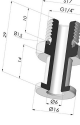

Separable Male Fitting G1/4"

Product reference: E

Adaptor - Female G1/4" - Female M6

Product reference: F14F6

Adaptor - Female 1/8G - Female M6

Product reference: F18F6

Separable Female Fitting G1/8"

Product reference: H

Separable Male Fitting G1/8"

Product reference: I

Crimped Female Fitting G1/4"

Product reference: L

Crimped Male Fitting G1/4"

Product reference: M

Adaptor - Male 1/4G - Female M6

Product reference: M14F6

Adaptor - Male 1/8G - Female M6

Product reference: M18F6

Screw M5 - Head Ø 14 mm - L 20.5 mm

Product reference: M5

Screw M6 - Head Ø 14 mm - L 20.5 mm

Product reference: M6

Crimped Female Fitting G1/8"

Product reference: R

Crimped Male Fitting G1/8"

Product reference: S

Screw M8 - Head Ø 14 mm - L 20 mm

Product reference: M8T14L20.5