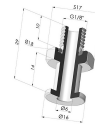

Separable Male Fitting G1/8"

Product reference: I

Crimped Female Fitting G1/4"

Product reference: L

Crimped Male Fitting G1/4"

Product reference: M

Adaptor - Male 1/4G - Female M6

Product reference: M14F6

Adaptor - Male 1/8G - Female M6

Product reference: M18F6

Screw M5 - Head Ø 14 mm - L 20.5 mm

Product reference: M5

Screw M6 - Head Ø 14 mm - L 20.5 mm

Product reference: M6

Crimped Female Fitting G1/8"

Product reference: R

Crimped Male Fitting G1/8"

Product reference: S

Screw M8 - Head Ø 14 mm - L 20 mm

Product reference: M8T14L20.5