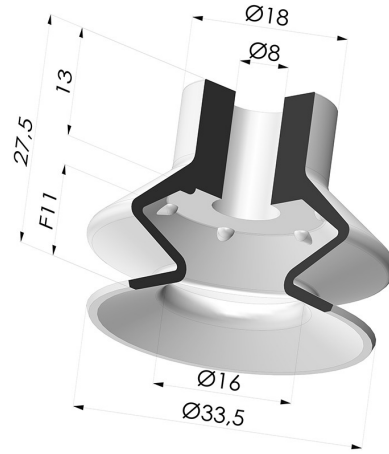

TECHNICAL INFORMATION

Arrow : 11 mm
Category : With bellows
Contact lip diameter : 33.5 mm
Height (in mm) : 27.5
Horizontal force : 39 N
inner barrel diameter : 8 mm
Mass : 6.40 g
Number of bellows : 1.5 Bellows
Range : Suction cup
Series : 1
Shape : 1.5 Bellows
Vertical force : 19.5 N
Volume : 6.51 cm³

- Color: Black
- Matter: Nitrile
- Shore Hardness: SH50

Variant reference:
1 33NR A

- Color: Gray
- Matter: Natural rubber
- Shore Hardness: SH50

Related products:

Separable Female Fitting G1/4"

Product reference: D

Adaptor - Male 1/8G - Female M6

Product reference: M18F6

Screw M5 - Head Ø 14 mm - L 20.5 mm

Product reference: M5

Screw M6 - Head Ø 14 mm - L 20.5 mm

Product reference: M6

Crimped Female Fitting G1/8"

Product reference: R

Crimped Male Fitting G1/8"

Product reference: S

Screw M8 - Head Ø 14 mm - L 20 mm

Product reference: M8T14L20.5