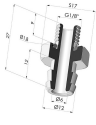

Separable Male Fitting G1/4"

Product reference: E

Adaptor - Female G1/4" - Female M6

Product reference: F14F6

Adaptor - Female 1/8G - Female M6

Product reference: F18F6

Separable Female Fitting G1/8"

Product reference: H

Separable Male Fitting G1/8"

Product reference: I

Crimped Female Fitting G1/4"

Product reference: L

Crimped Male Fitting G1/4"

Product reference: M

Adaptor - Male 1/4G - Female M6

Product reference: M14F6

Adaptor - Male 1/8G - Female M6

Product reference: M18F6

Screw M5 - Head Ø 14 mm - L 20.5 mm

Product reference: M5

Screw M6 - Head Ø 14 mm - L 20.5 mm

Product reference: M6

Crimped Female Fitting G1/8"

Product reference: R

Crimped Male Fitting G1/8"

Product reference: S

Screw M8 - Head Ø 14 mm - L 20 mm

Product reference: M8T14L20.5