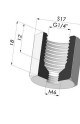

Separable Male Fitting G1/4"

Product reference: E

Adaptor - Female G1/4" - Female M6

Product reference: F14F6

Adaptor - Female 1/8G - Female M6

Product reference: F18F6

Separable Female Fitting G1/8"

Product reference: H

Separable Male Fitting G1/8"

Product reference: I

Crimped Female Fitting G1/4"

Product reference: L

Crimped Male Fitting G1/4"

Product reference: M

Adaptor - Male 1/4G - Female M6

Product reference: M14F6

Adaptor - Male 1/8G - Female M6

Product reference: M18F6

Screw M5 - Head Ø 14 mm - L 20.5 mm

Product reference: M5

Screw M6 - Head Ø 14 mm - L 20.5 mm

Product reference: M6

Crimped Female Fitting G1/8"

Product reference: R

Crimped Male Fitting G1/8"

Product reference: S

Screw M8 - Head Ø 14 mm - L 20 mm

Product reference: M8T14L20.5