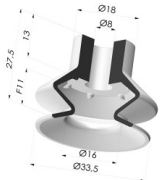

Variants:

Variant reference:
1 33MNT A

- Color: Bordeaux
- Matter: Non-staining material
- Shore Hardness: SH60