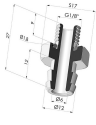

**Separable Female Fitting G1/4"**

Product reference: D

**Separable Male Fitting G1/4"**

Product reference: E

**Adaptor - Female G1/4" - Female M6**

Product reference: F14F6

**Adaptor - Female 1/8G - Female M6**

Product reference: F18F6

**Separable Female Fitting G1/8"**

Product reference: H

**Separable Male Fitting G1/8"**

Product reference: I

**Crimped Female Fitting G1/4"**

Product reference: L

**Crimped Male Fitting G1/4"**

Product reference: M

**Adaptor - Male 1/4G - Female M6**

Product reference: M14F6

**Adaptor - Male 1/8G - Female M6**

Product reference: M18F6

**Screw M5 - Head Ø 14 mm - L 20.5 mm**

Product reference: M5

**Screw M6 - Head Ø 14 mm - L 20.5 mm**

Product reference: M6

**Crimped Female Fitting G1/8"**

Product reference: R

**Crimped Male Fitting G1/8"**

Product reference: S

**Screw M8 - Head Ø 14 mm - L 20 mm**

Product reference: M8T14L20.5