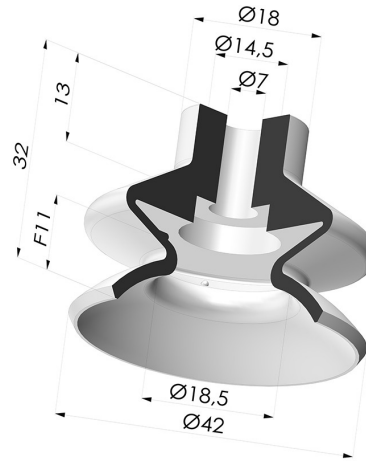

**TECHNICAL INFORMATION**

<b>Arrow :</b>	11 mm
<b>Category :</b>	With bellows
<b>Contact lip diameter :</b>	42 mm
<b>Height (in mm) :</b>	32
<b>Horizontal force :</b>	58 N
<b>inner barrel diameter :</b>	7 mm
<b>Mass :</b>	15 g
<b>Number of bellows :</b>	1.5 Bellows
<b>Range :</b>	Suction cup
<b>Series :</b>	1
<b>Shape :</b>	1.5 Bellows
<b>Vertical force :</b>	29 N
<b>Volume :</b>	9.74 cm <sup>3</sup>

Product reference: F18F6

**Separable Female Fitting G1/8"**

Product reference: H

**Separable Male Fitting G1/8"**

Product reference: I

**Crimped Female Fitting G1/4"**

Product reference: L

**Crimped Male Fitting G1/4"**

Product reference: M

**Adaptor - Male 1/4G - Female M6**

Product reference: M14F6

**Adaptor - Male 1/8G - Female M6**

Product reference: M18F6

**Screw M5 - Head Ø 14 mm - L 20.5 mm**

Product reference: M5

**Screw M6 - Head Ø 14 mm - L 20.5 mm**

Product reference: M6

**Crimped Female Fitting G1/8"**

Product reference: R

**Crimped Male Fitting G1/8"**

Product reference: S

**Screw M8 - Head Ø 14 mm - L 20 mm**

Product reference: M8T14L20.5