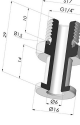

**Separable Female Fitting G1/4"**

Product reference: D

**Separable Male Fitting G1/4"**

Product reference: E

**Adaptor - Female G1/4" - Female M6**

Product reference: F14F6

**Adaptor - Female 1/8G - Female M6**

Product reference: F18F6

**Separable Female Fitting G1/8"**

Product reference: H

**Separable Male Fitting G1/8"**

Product reference: I

**Crimped Female Fitting G1/4"**

Product reference: L

**Crimped Male Fitting G1/4"**

Product reference: M

**Adaptor - Male 1/4G - Female M6**

Product reference: M14F6

**Adaptor - Male 1/8G - Female M6**

Product reference: M18F6

**Screw M5 - Head Ø 14 mm - L 20.5 mm**

Product reference: M5

**Screw M6 - Head Ø 14 mm - L 20.5 mm**

Product reference: M6

**Crimped Female Fitting G1/8"**

Product reference: R

**Crimped Male Fitting G1/8"**

Product reference: S

**Screw M8 - Head Ø 14 mm - L 20 mm**

Product reference: M8T14L20.5