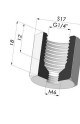

**Separable Female Fitting G1/4"**

Product reference: D

**Separable Male Fitting G1/4"**

Product reference: E

**Adaptor - Female G1/4" - Female M6**

Product reference: F14F6

**Adaptor - Female 1/8G - Female M6**

Product reference: F18F6

**Separable Female Fitting G1/8"**

Product reference: H

**Separable Male Fitting G1/8"**

Product reference: I

**Crimped Female Fitting G1/4"**

Product reference: L

**Crimped Male Fitting G1/4"**

Product reference: M

**Adaptor - Male 1/4G - Female M6**

Product reference: M14F6

**Adaptor - Male 1/8G - Female M6**

Product reference: M18F6

**Screw M5 - Head Ø 14 mm - L 20.5 mm**

Product reference: M5

**Screw M6 - Head Ø 14 mm - L 20.5 mm**

Product reference: M6

**Crimped Female Fitting G1/8"**

Product reference: R

**Crimped Male Fitting G1/8"**

Product reference: S

**Screw M8 - Head Ø 14 mm - L 20 mm**

Product reference: M8T14L20.5