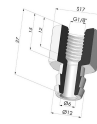

**Separable Female Fitting G1/4"**

Product reference: D

**Separable Male Fitting G1/4"**

Product reference: E

**Adaptor - Female G1/4" - Female M6**

Product reference: F14F6

**Adaptor - Female 1/8G - Female M6**

Product reference: F18F6

**Separable Female Fitting G1/8"**

Product reference: H

**Separable Male Fitting G1/8"**

Product reference: I

**Crimped Female Fitting G1/4"**

Product reference: L

**Crimped Male Fitting G1/4"**

Product reference: M

**Adaptor - Male 1/4G - Female M6**

Product reference: M14F6

**Adaptor - Male 1/8G - Female M6**

Product reference: M18F6

**Screw M5 - Head Ø 14 mm - L 20.5 mm**

Product reference: M5

**Screw M6 - Head Ø 14 mm - L 20.5 mm**

Product reference: M6

**Crimped Female Fitting G1/8"**

Product reference: R

**Crimped Male Fitting G1/8"**

Product reference: S

**Screw M8 - Head Ø 14 mm - L 20 mm**

Product reference: M8T14L20.5