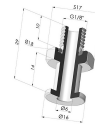

Product reference: F18F6

**Separable Female Fitting G1/8"**

Product reference: H

**Separable Male Fitting G1/8"**

Product reference: I

**Crimped Female Fitting G1/4"**

Product reference: L

**Crimped Male Fitting G1/4"**

Product reference: M

**Adaptor - Male 1/4G - Female M6**

Product reference: M14F6

**Adaptor - Male 1/8G - Female M6**

Product reference: M18F6

**Screw M5 - Head Ø 14 mm - L 20.5 mm**

Product reference: M5

**Screw M6 - Head Ø 14 mm - L 20.5 mm**

Product reference: M6

**Crimped Female Fitting G1/8"**

Product reference: R

**Crimped Male Fitting G1/8"**

Product reference: S

**Screw M8 - Head Ø 14 mm - L 20 mm**

Product reference: M8T14L20.5