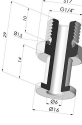

**Separable Female Fitting G1/4"**

Product reference: D

**Separable Male Fitting G1/4"**

Product reference: E

**Adaptor - Female G1/4" - Female M6**

Product reference: F14F6

**Adaptor - Female 1/8G - Female M6**

Product reference: F18F6

**Separable Female Fitting G1/8"**

Product reference: H

**Separable Male Fitting G1/8"**

Product reference: I

**Crimped Female Fitting G1/4"**

Product reference: L

**Crimped Male Fitting G1/4"**

Product reference: M

**Adaptor - Male 1/4G - Female M6**

Product reference: M14F6

**Adaptor - Male 1/8G - Female M6**

Product reference: M18F6

**Screw M5 - Head Ø 14 mm - L 20.5 mm**

Product reference: M5

**Screw M6 - Head Ø 14 mm - L 20.5 mm**

Product reference: M6

**Crimped Female Fitting G1/8"**

Product reference: R

**Crimped Male Fitting G1/8"**

Product reference: S

**Screw M8 - Head Ø 14 mm - L 20 mm**

Product reference: M8T14L20.5