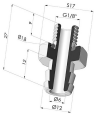

**Separable Female Fitting G1/4"**

Product reference: D

**Separable Male Fitting G1/4"**

Product reference: E

**Adaptor - Female G1/4" - Female M6**

Product reference: F14F6

**Adaptor - Female 1/8G - Female M6**

Product reference: F18F6

**Separable Female Fitting G1/8"**

Product reference: H

**Separable Male Fitting G1/8"**

Product reference: I

**Crimped Female Fitting G1/4"**

Product reference: L

**Crimped Male Fitting G1/4"**

Product reference: M

**Adaptor - Male 1/4G - Female M6**

Product reference: M14F6

**Adaptor - Male 1/8G - Female M6**

Product reference: M18F6

**Screw M5 - Head Ø 14 mm - L 20.5 mm**

Product reference: M5

**Screw M6 - Head Ø 14 mm - L 20.5 mm**

Product reference: M6

**Crimped Female Fitting G1/8"**

Product reference: R

**Crimped Male Fitting G1/8"**

Product reference: S

**Screw M8 - Head Ø 14 mm - L 20 mm**

Product reference: M8T14L20.5