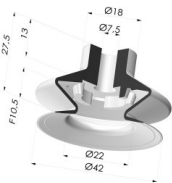

Variants:

Variant reference:
1 43MNT A

- Color: Bordeaux
- Matter: Non-staining material
- Shore Hardness: SH60