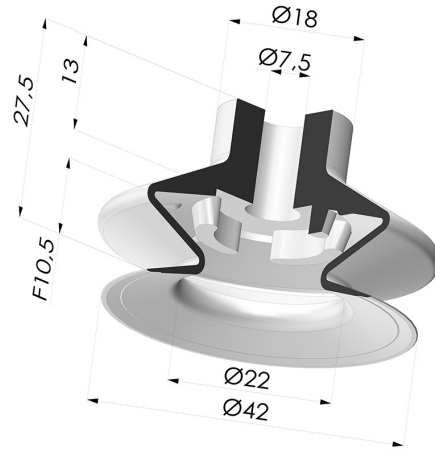

**TECHNICAL INFORMATION**

**Arrow :** 10.5 mm  
**Category :** With bellows  
**Contact lip diameter :** 42 mm  
**Height (in mm) :** 27.5  
**Horizontal force :** 62 N  
**inner barrel diameter :** 7.5 mm  
**Mass :** 10 g  
**Number of bellows :** 1.5 Bellows  
**Range :** Suction cup  
**Series :** 1  
**Shape :** 1.5 Bellows  
**Vertical force :** 31 N  
**Volume :** 9.95 cm<sup>3</sup>

Product reference: F18F6

**Separable Female Fitting G1/8"**

Product reference: H

**Separable Male Fitting G1/8"**

Product reference: I

**Crimped Female Fitting G1/4"**

Product reference: L

**Crimped Male Fitting G1/4"**

Product reference: M

**Adaptor - Male 1/4G - Female M6**

Product reference: M14F6

**Adaptor - Male 1/8G - Female M6**

Product reference: M18F6

**Screw M5 - Head Ø 14 mm - L 20.5 mm**

Product reference: M5

**Screw M6 - Head Ø 14 mm - L 20.5 mm**

Product reference: M6

**Crimped Female Fitting G1/8"**

Product reference: R

**Crimped Male Fitting G1/8"**

Product reference: S

**Screw M8 - Head Ø 14 mm - L 20 mm**

Product reference: M8T14L20.5