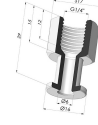

**Separable Female Fitting G1/4"**

Product reference: D

**Separable Male Fitting G1/4"**

Product reference: E

**Adaptor - Female G1/4" - Female M6**

Product reference: F14F6

**Adaptor - Female 1/8G - Female M6**

Product reference: F18F6

**Separable Female Fitting G1/8"**

Product reference: H

**Separable Male Fitting G1/8"**

Product reference: I

**Crimped Female Fitting G1/4"**

Product reference: L

**Crimped Male Fitting G1/4"**

Product reference: M

**Adaptor - Male 1/4G - Female M6**

Product reference: M14F6

**Adaptor - Male 1/8G - Female M6**

Product reference: M18F6

**Screw M5 - Head Ø 14 mm - L 20.5 mm**

Product reference: M5

**Screw M6 - Head Ø 14 mm - L 20.5 mm**

Product reference: M6

**Crimped Female Fitting G1/8"**

Product reference: R

**Crimped Male Fitting G1/8"**

Product reference: S

**Screw M8 - Head Ø 14 mm - L 20 mm**

Product reference: M8T14L20.5